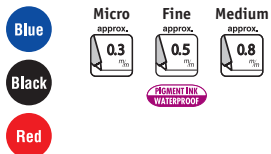

Line Width: 8.0mm

Nib: Acrylic / Chisel shaped

Barrel: Plastic (PP)

Ink Colours: Blue, black, red, green, orange, white, yellow

pin FINE LINE MARKERS

The Uni Pin has a super durable tip and is waterproof and fade-proof. Featuring odour-free, water-based pigment ink, the Pin has an ultra-fine line stroke, with a durable lightweight plastic barrel. Suitable for writing, sketching, illustrating, designs and technical drawing. Available in a range of nib sizes.

- 249697 0.3mm Micro Black
- 249698 0.3mm Micro Red
- 249691 0.5mm Fine Blue
- 249690 0.5mm Fine Black
- 249694 0.8mm Medium Blue
- 249693 0.8mm Medium Black

Line Width: 0.3mm-0.8mm

Nib: Polyacetal

Barrel: Plastic (PP)