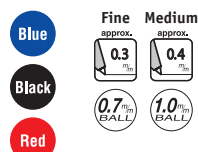

Laknock

Superior ballpoint pen designed for everyday use. Great for home, office or school.

249606 Fine Blue

249605 Fine Black

249608 Fine Red

249611 Medium Blue

249610 Medium Black

249612 Medium Red