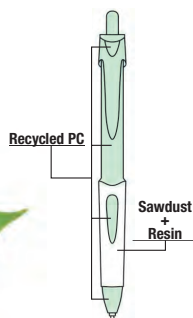

PRESSURIZED BALL-POINT PEN

POWER TANK eco