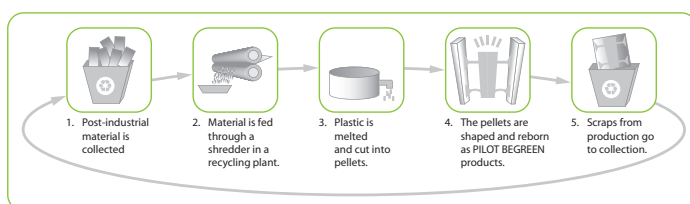

PILOT BEGREEN PENS

EARTH-FRIENDLY WRITING INSTRUMENTS FROM PILOT

MADE FROM RECYCLED MATERIALS

BEGREEN
Positive with the Planet

- BEGREEN is the world's first range of earth-friendly writing instruments.
- Manufactured by Pilot and made from recycled post-industrial materials, each Pilot BEGREEN product performs to the same high quality that you've come to expect from all Pilot writing instruments at no extra cost. Pilot BEGREEN retail prices are equal to their non – recycled counterparts.
- All Pilot BEGREEN products are composed of at least 70% recycled material and are available in a complete range of writing instruments - Gel Ink Rollerball, Liquid Ink Rollerball, Ballpoint and Permanent Markers.
- Look out for the recycling icon ♻️ to understand the percentage of the recycled material in each pen.