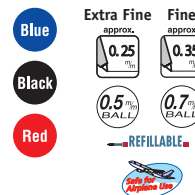

Hi-Tecpoint V5 • V7 RETRACTABLE

Hi-Tec V5 & V7 is an updated look and retractable version of the popular Pilot V5 and V7 pen. The stylish new look features part clear barrel, metal clip, neon-ended stud and a soft rubber grip for no slipping.

1. 257019 Extra Fine Black
   257025 Extra Fine Blue
   257026 Extra Fine Red
   257040 Fine Black
   257043 Fine Blue
   257044 Fine Red