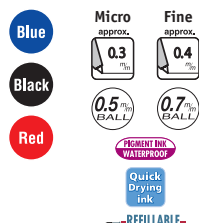

Refills

1. 249440 Micro Blue
   249441 Micro Black
   249443 Fine Blue
   249444 Fine Black